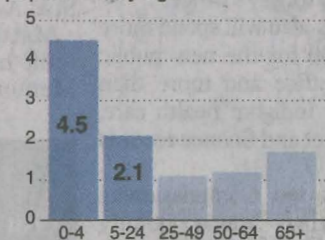

■ The Associated Press
 N—The alarm sounded
 eazy children in Califor-
 . Just five months later,
 swine flu has become
 strain of influenza, and
 y younger face on flu.

favorite chilly weather fast
 to be a sick nation this fall.
 y sick. One in five people
 —half the population? The
 a flu or tens of thousands

See **FLU** on **Page 5A**

hen flu needs
 ctor's care, **5A**

Swine flu cases

The number of reported swine flu cases in the U.S. is highest among people ages 5 to 24, while most deaths are among those ages 25 to 49.

Confirmed and probable case rate, per 100,000 population, by age

Hospitalizations, per 100,000 population, by age

U.S. deaths, by age

NOTE: Data as of Aug. 23

SOURCE: Centers for Disease Control and Prevention AP