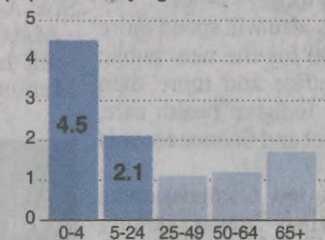

■ The Associated Press
 N—The alarm sounded
 eazy children in Califor-
 . Just five months later,
 swine flu has become
 strain of influenza, and
 y younger face on flu.

favorite chilly weather fast
 to be a sick nation this fall.
 y sick. One in five people
 —half the population? The
 a flu or tens of thousands

See **FLU** on **Page 5A**

...hen flu needs
 ...ctor's care, **5A**

Swine flu cases

The number of reported swine flu cases in the U.S. is highest among people ages 5 to 24, while most deaths are among those ages 25 to 49.

Confirmed and probable case rate, per 100,000 population, by age

Hospitalizations, per 100,000 population, by age

U.S. deaths, by age

NOTE: Data as of Aug. 23

SOURCE: Centers for Disease Control and Prevention AP