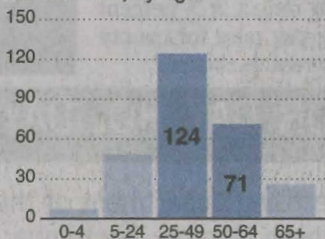

U.S. deaths, by age

NOTE: Data as of Aug. 23

SOURCE: Centers for Disease Control and Prevention AP

TISD drops 'at risk' from its vocabulary

Program: All students capable of success

By **MARIE MARTIN**
Texarkana Gazette

With the help of Kids at Hope founder Rick Miller, The Texarkana Independent School District is eliminating the words "kids at risk" from the vocabulary of every employee on its campuses.

This summer Miller led a professional development series with 1,000 Tiger team members to train every employee to "believe that all children of TISD are capable of success—no exemptions."

TISD Superintendent James Henry Russell, who's led the district for two years, said the district no longer has kids at risk.