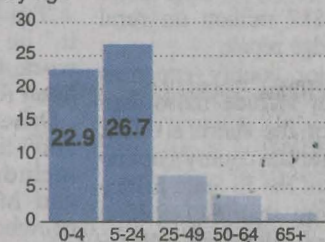

Swine flu cases

The number of reported swine flu cases in the U.S. is highest among people ages 5 to 24, while most deaths are among those ages 25 to 49.

Confirmed and probable case rate, per 100,000 population, by age