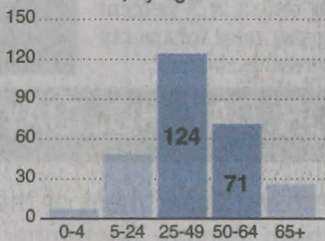

U.S. deaths, by age

NOTE: Data as of Aug. 23

SOURCE: Centers for Disease Control and Prevention AP

TISD drops 'at risk' from its vocabulary

Program: All students capable of success

By **MARIE MARTIN**
Texarkana Gazette

With the help of Kids at Hope founder Rick Miller, The Texarkana Independent School District is eliminating the words "kids at risk" from the vocabulary of every employee on its campuses.

This summer Miller led a professional development series with 1,000 Tiger team members to train every employee to "believe that all children of TISD are capable of success—no exemptions."

TISD Superintendent James Henry Russell, who's led the district for two years, said the district no longer has kids at risk.